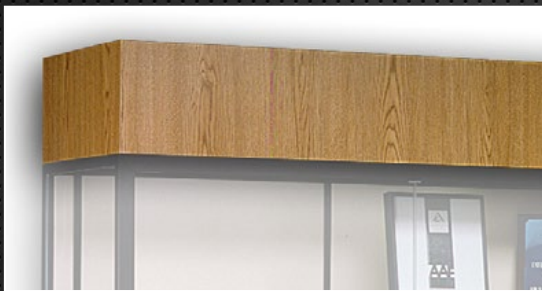

veneer options

vinyl options

back panel options

aluminum frame options

- Wood grain vinyl or oak veneer base designed to help match many interior spaces
- Sliding tempered glass doors for convenient access
- Hassle free - Reliant comes with built-in locks and levelers to ensure achievements can be displayed from day one
- Optional cornice/lighting fixture for added case versatility
- Fluorescent lighting optional