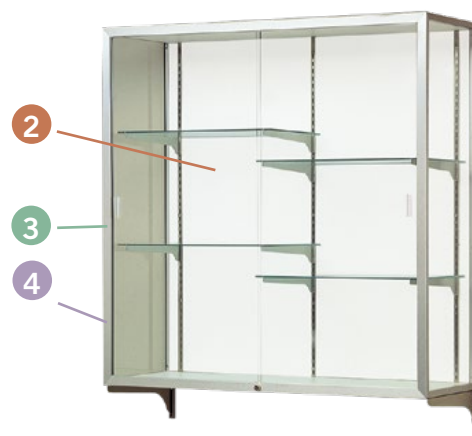

CHAMPION SERIES

Champion Series wall-mounted cases are the ideal choice when space is limited. Strong anodized aluminum framing houses tempered glass and comes complete with built-in locks. Available in a variety of heights and lengths, these attractive cases can be mounted next to each other to create an entire wall display. 2040 Champion cases come complete with steel standards and brackets for secure mounting.

1200 SERIES

1 Case Style

Item No.	Style
124	Wall Case with 6 1/2 Length Shelves

2 Case Size

Item	Size (H x W x D)	List Price
04	48" x 48" x 16"	\$ 4,594
05	48" x 60" x 16"	\$ 4,978
06	48" x 72" x 16"	\$ 5,625
08	48" x 96" x 16"	\$ 8,442
10	48" x 120" x 16"	\$ 9,044
12	48" x 144" x 16"	\$ 9,645

3 Case Back

Material	
CK	Cork Back
PB	Plaque Back
WB	White Back

4 Frame Finish

Finish	
BZ	Dark Bronze
SN	Satin Natural

2040-PB-SN

2040 SERIES

1 Case Style

Item No.	Style
2040-	Wall Case with 4, 14" (D) Half Length Shelves

*Only for 2040 case style, add a dash (-) after item number.

2 Case Size

Item	Size (H x W x D)	List Price
4	48" x 48" x 16"	\$ 3,191
5	48" x 60" x 16"	\$ 3,565
6	48" x 72" x 16"	\$ 3,846

3 Case Back

Material	
PB	Plaque Back
WB	White Back