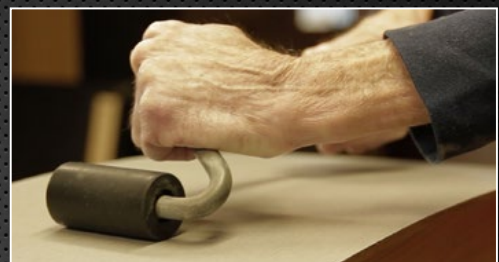

Handmade in the USA

We've been making display cases for over 125 years. Our nationwide distribution presence allows us to ship any case to your exact specifications faster than any manufacturer.