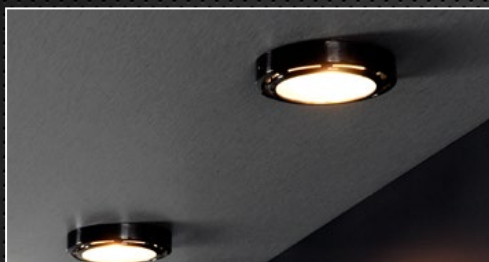

WADDELL®

a GMI company.

In this picture: 511 floor case with elm finish with black laminate backing.

QUANTUM FLOOR & WALL CASES

Making the most of being the best! Waddell's stunning line of contemporary cases, the Quantum Series, lets you make a striking yet exquisite statement about your accomplishments. Quantum Series cases feature furniture-grade laminate bases and tops in your choice of Cherry, Brushed Silver, or the new Elm finish. Curved tempered glass doors provide an elegant look to each case. The black textured backing on each case is designed to reduce glare and draw attention to your cherished achievements displayed inside. Each case is carefully crafted to the exact standards that have been the hallmark of Waddell products for more than a century.

Width: 42"
Height: 44"
Depth: 12"
Shipping: 190 LBS

laminated options

elm

brushed
silver

cherry

backing

black
laminated

- Modern curved styling matches any modern office decor
- Stylish curved tempered glass doors for a one-of-a-kind look
- Textured black laminated backing for striking contrasts
- Furniture-grade laminated for a rich look and durability
- Built-in recessed halogen lighting enables display at day or night
- Curved 3/8" tempered glass shelves with concealed supports hold up to 25 pounds each – 3 shelves in floor cases, 2 in wall cases
- Chrome door lock and hinges give your case upscale security features
- Available in Brushed Silver, Cherry, and Elm to match a variety of interiors
- Built-in halogen lighting

Illuminate Your Achievements

Halogen puck lights offer a sleek, low profile design that illuminates your case.

Handmade in the USA

We've been making display cases for over 125 years. Our nationwide distribution presence allows us to ship any case to your exact specifications faster than any manufacturer.