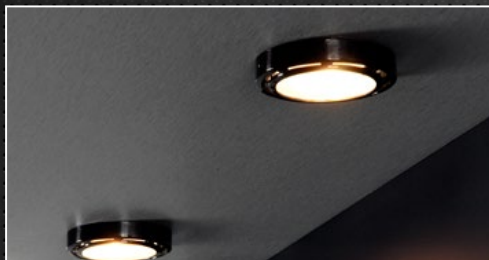

WADDELL®

a GMI company.

In this picture: 511 floor case with elm finish with black laminate backing.

QUANTUM FLOOR & WALL CASES

Making the most of being the best! Waddell's stunning line of contemporary cases, the Quantum Series, lets you make a striking yet exquisite statement about your accomplishments. Quantum Series cases feature furniture-grade laminate bases and tops in your choice of Cherry, Brushed Silver, or the new Elm finish. Curved tempered glass doors provide an elegant look to each case. The black textured backing on each case is designed to reduce glare and draw attention to your cherished achievements displayed inside. Each case is carefully crafted to the exact standards that have been the hallmark of Waddell products for more than a century.

513 DIMENSIONS

Width: 16"
Height: 73"
Depth: 12"
Shipping: 136 LBS

514 DIMENSIONS

Width: 42"
Height: 44"
Depth: 12"
Shipping: 190 LBS

laminate options

backing

- Modern curved styling matches any modern office decor
- Stylish curved tempered glass doors for a one-of-a-kind look
- Textured black laminate backing for striking contrasts
- Furniture-grade laminate for a rich look and durability
- Built-in recessed halogen lighting enables display at day or night
- Curved 3/8" tempered glass shelves with concealed supports hold up to 25 pounds each – 3 shelves in floor cases, 2 in wall cases
- Chrome door lock and hinges give your case upscale security features
- Available in Brushed Silver, Cherry, and Elm to match a variety of interiors
- Built-in halogen lighting

Illuminate Your Achievements

Halogen puck lights offer a sleek, low profile design that illuminates your case.

Handmade in the USA

We've been making display cases for over 125 years. Our nationwide distribution presence allows us to ship any case to your exact specifications faster than any manufacturer.