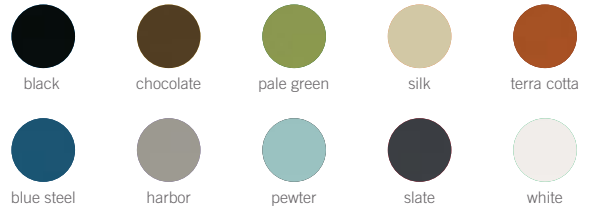

WADDELL®

a GMI company.

In this photo: Edge Series with Black base, Satin Natural aluminum frame, and Pale Green backing

EDGE FLOOR CASES

At the intersection of elegance and functionality is Edge. With 3/8" tempered glass, shelves simply float in mid air with minimal hardware to block your view. Edge features unique adjustable suspension rod support shelving system and long-lasting LED lighting for a purely contemporary edge. Satin Natural or Dark Bronze Aluminum framing secures the sliding glass doors and incorporates a built-in lock. Standard and custom laminates or colored backings are all available. Choose any Wilsonart laminate with any Morbern fabric to make your perfect combination.

fabric back options

aluminum frame options

laminate finishes

- Over 400 different options to match your decor
- Available with either a 6" or 12" H base
- Built-in LED puck lights illuminate your achievements
- Free-hanging tempered glass shelves simply float in mid-air with minimal hardware to block your view